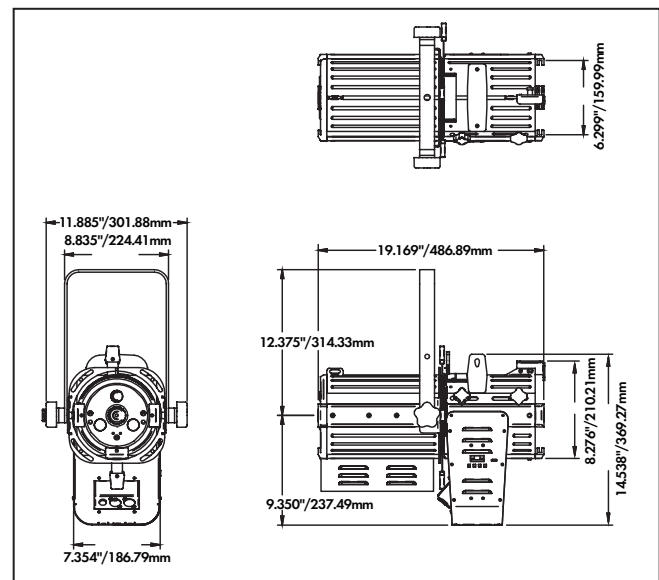

Profile Features

- **Precise, tool-free lamp optimization**
- **Integral safety cable mount on fixture**
- **Precision milled aluminum construction**
- **Compact, elegant design allows hanging on 12" centers**
- **Zoom adjust detents at 30° and 36° for quick setup**
- **Extremely quiet, no fans**
- **Integral Color Module provides a nearly infinite color palette via 3-channel DMX control**
- **Computer optimized optics**
- **575 watt compact tungsten, high CRI source (GLC/GLA)**
- **Standard 6.25-inch accessory holders**
- **Legendary Wybron reliability**
- **Made in the USA**

Profile Dimensions

Physical

Housing: Precision milled aluminum

Yoke: Flat steel with two mounting positions

Gate Assembly: Four 20 gauge stainless steel shutters operating in three independent planes, with "M" size Gobo and Iris slot

Weight: 21.18 lbs. (9.60 kg)

Optical

Reflector: Dichroic coated borosilicate hot mirror

Lenses: High temperature borosilicate

Lamp

Socket: G9.5 style, rated to 350° C

Tool-free precision lamp alignment

Electrical