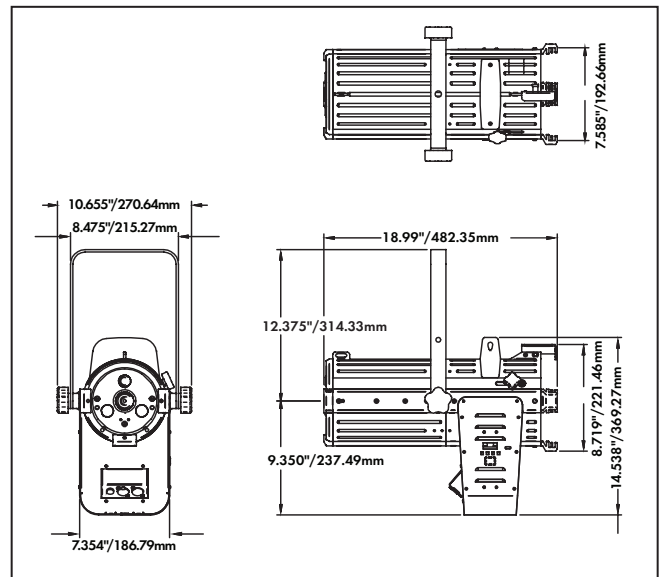

Wash Features

- **Precise, tool-free lamp optimization**
- **Integral safety cable mount on fixture**
- **Precision milled aluminum construction**
- **Compact, elegant design allows hanging on 12" centers**
- **6" borosilicate fresnel lens**
- **Extremely quiet, no fans**
- **Integral Color Module provides a nearly infinite color palette via 3-channel DMX control**
- **Computer optimized optics**
- **575 watt compact tungsten, high CRI source (GLC/GLA)**
- **Standard 7.5-inch accessory holders**
- **Legendary Wybron reliability**
- **Made in the USA**

Wash Dimensions

Physical

Housing: Precision milled aluminum

Yoke: Flat steel with two mounting positions

Accessories: Accepts up to two standard 7 1/2" accessories;
Standard spring-loaded safety latch

High impact, thermally insulating handles

Integral safety cable mount on fixture body

Finish: High temperature black powder coat, other colors available, consult factory

Weight: 19.38 lbs. (8.79 kg)

Optical

Reflector: Dichroic coated borosilicate hot mirror

Cable: 36" Teflon coated leads encased in heat resistant black fiberglass sleeve

Control input and daisy chain via 4-pin XLR

Accessories

Includes malleable iron pipe clamp

Optionally available with installed Stage pin, Twist lock & Edison connectors